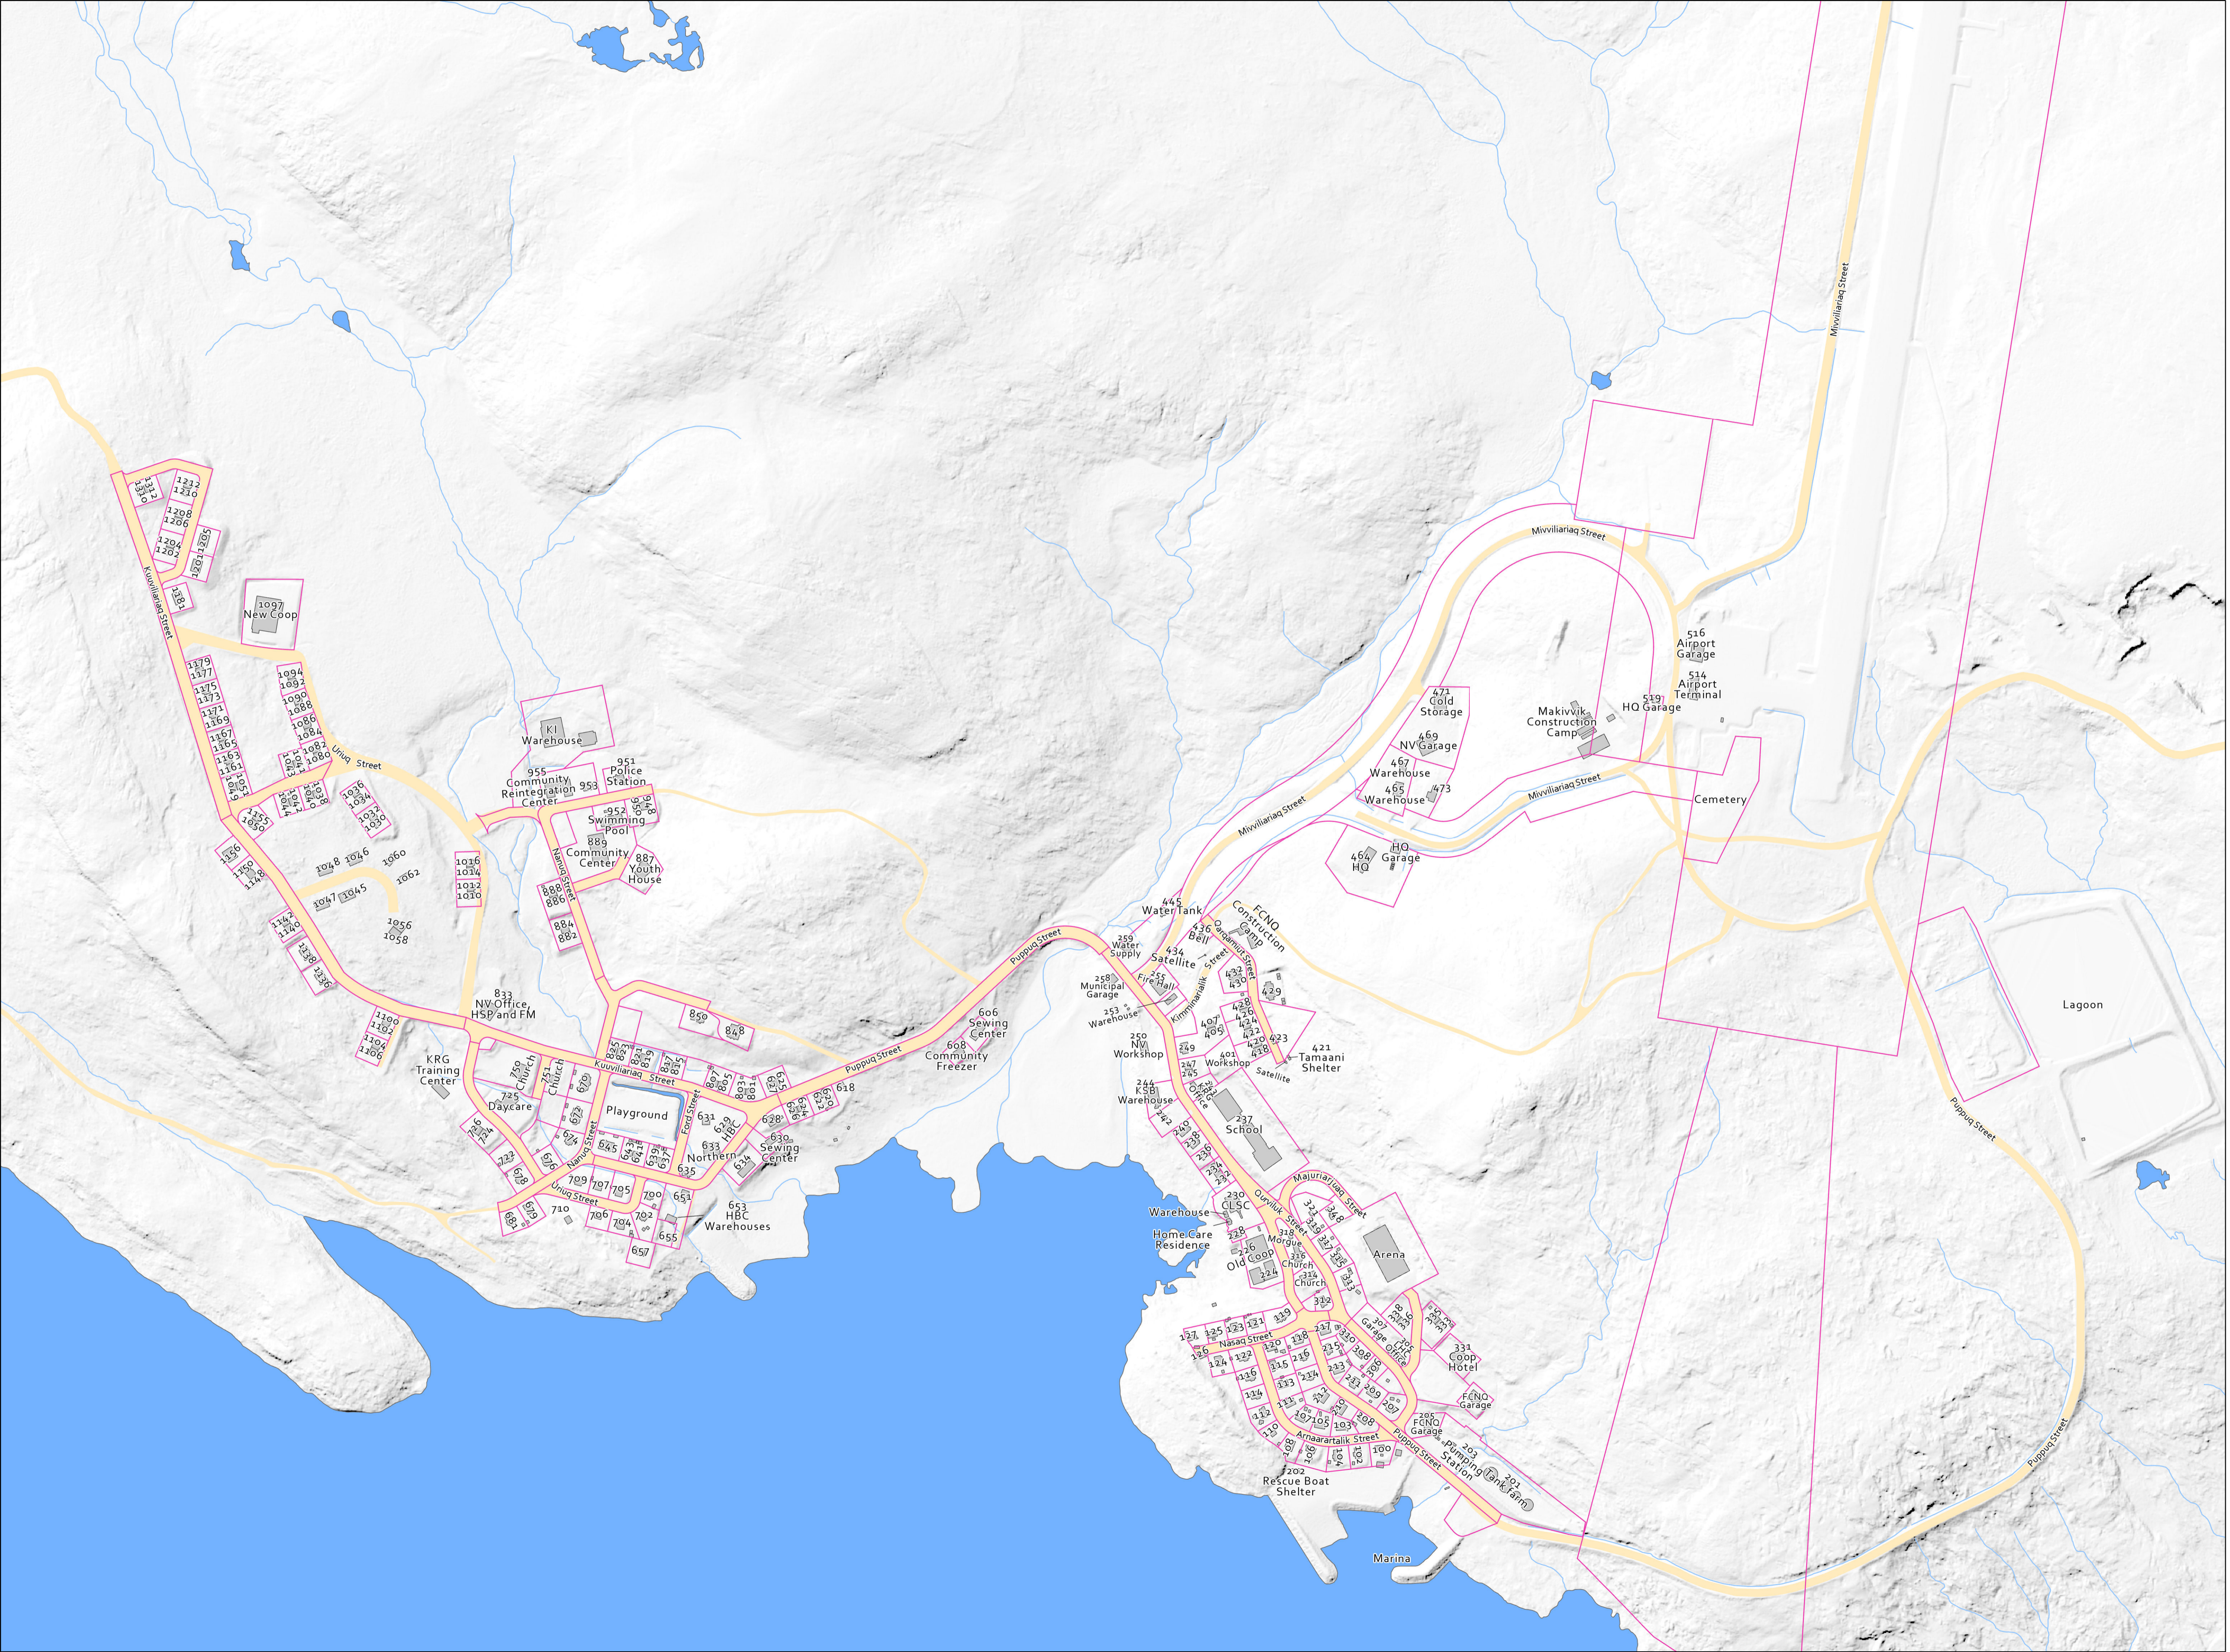

— Lot
 Building
 Road network

Access the latest version of this map here

	
Plan # / Plan no: 150101_1_VAS_8_001	Reference / Référence: N/A
Date: 3/25/2022	Updated / Mise à jour: 2025-05-29
Coordinate system / Système de coordonnées: NAD 1983 CSRS MTM 7	Projection: Transverse Mercator
Prepared by / Préparé par: hcoprien@krg.ca	Approved by / Approuvé par: