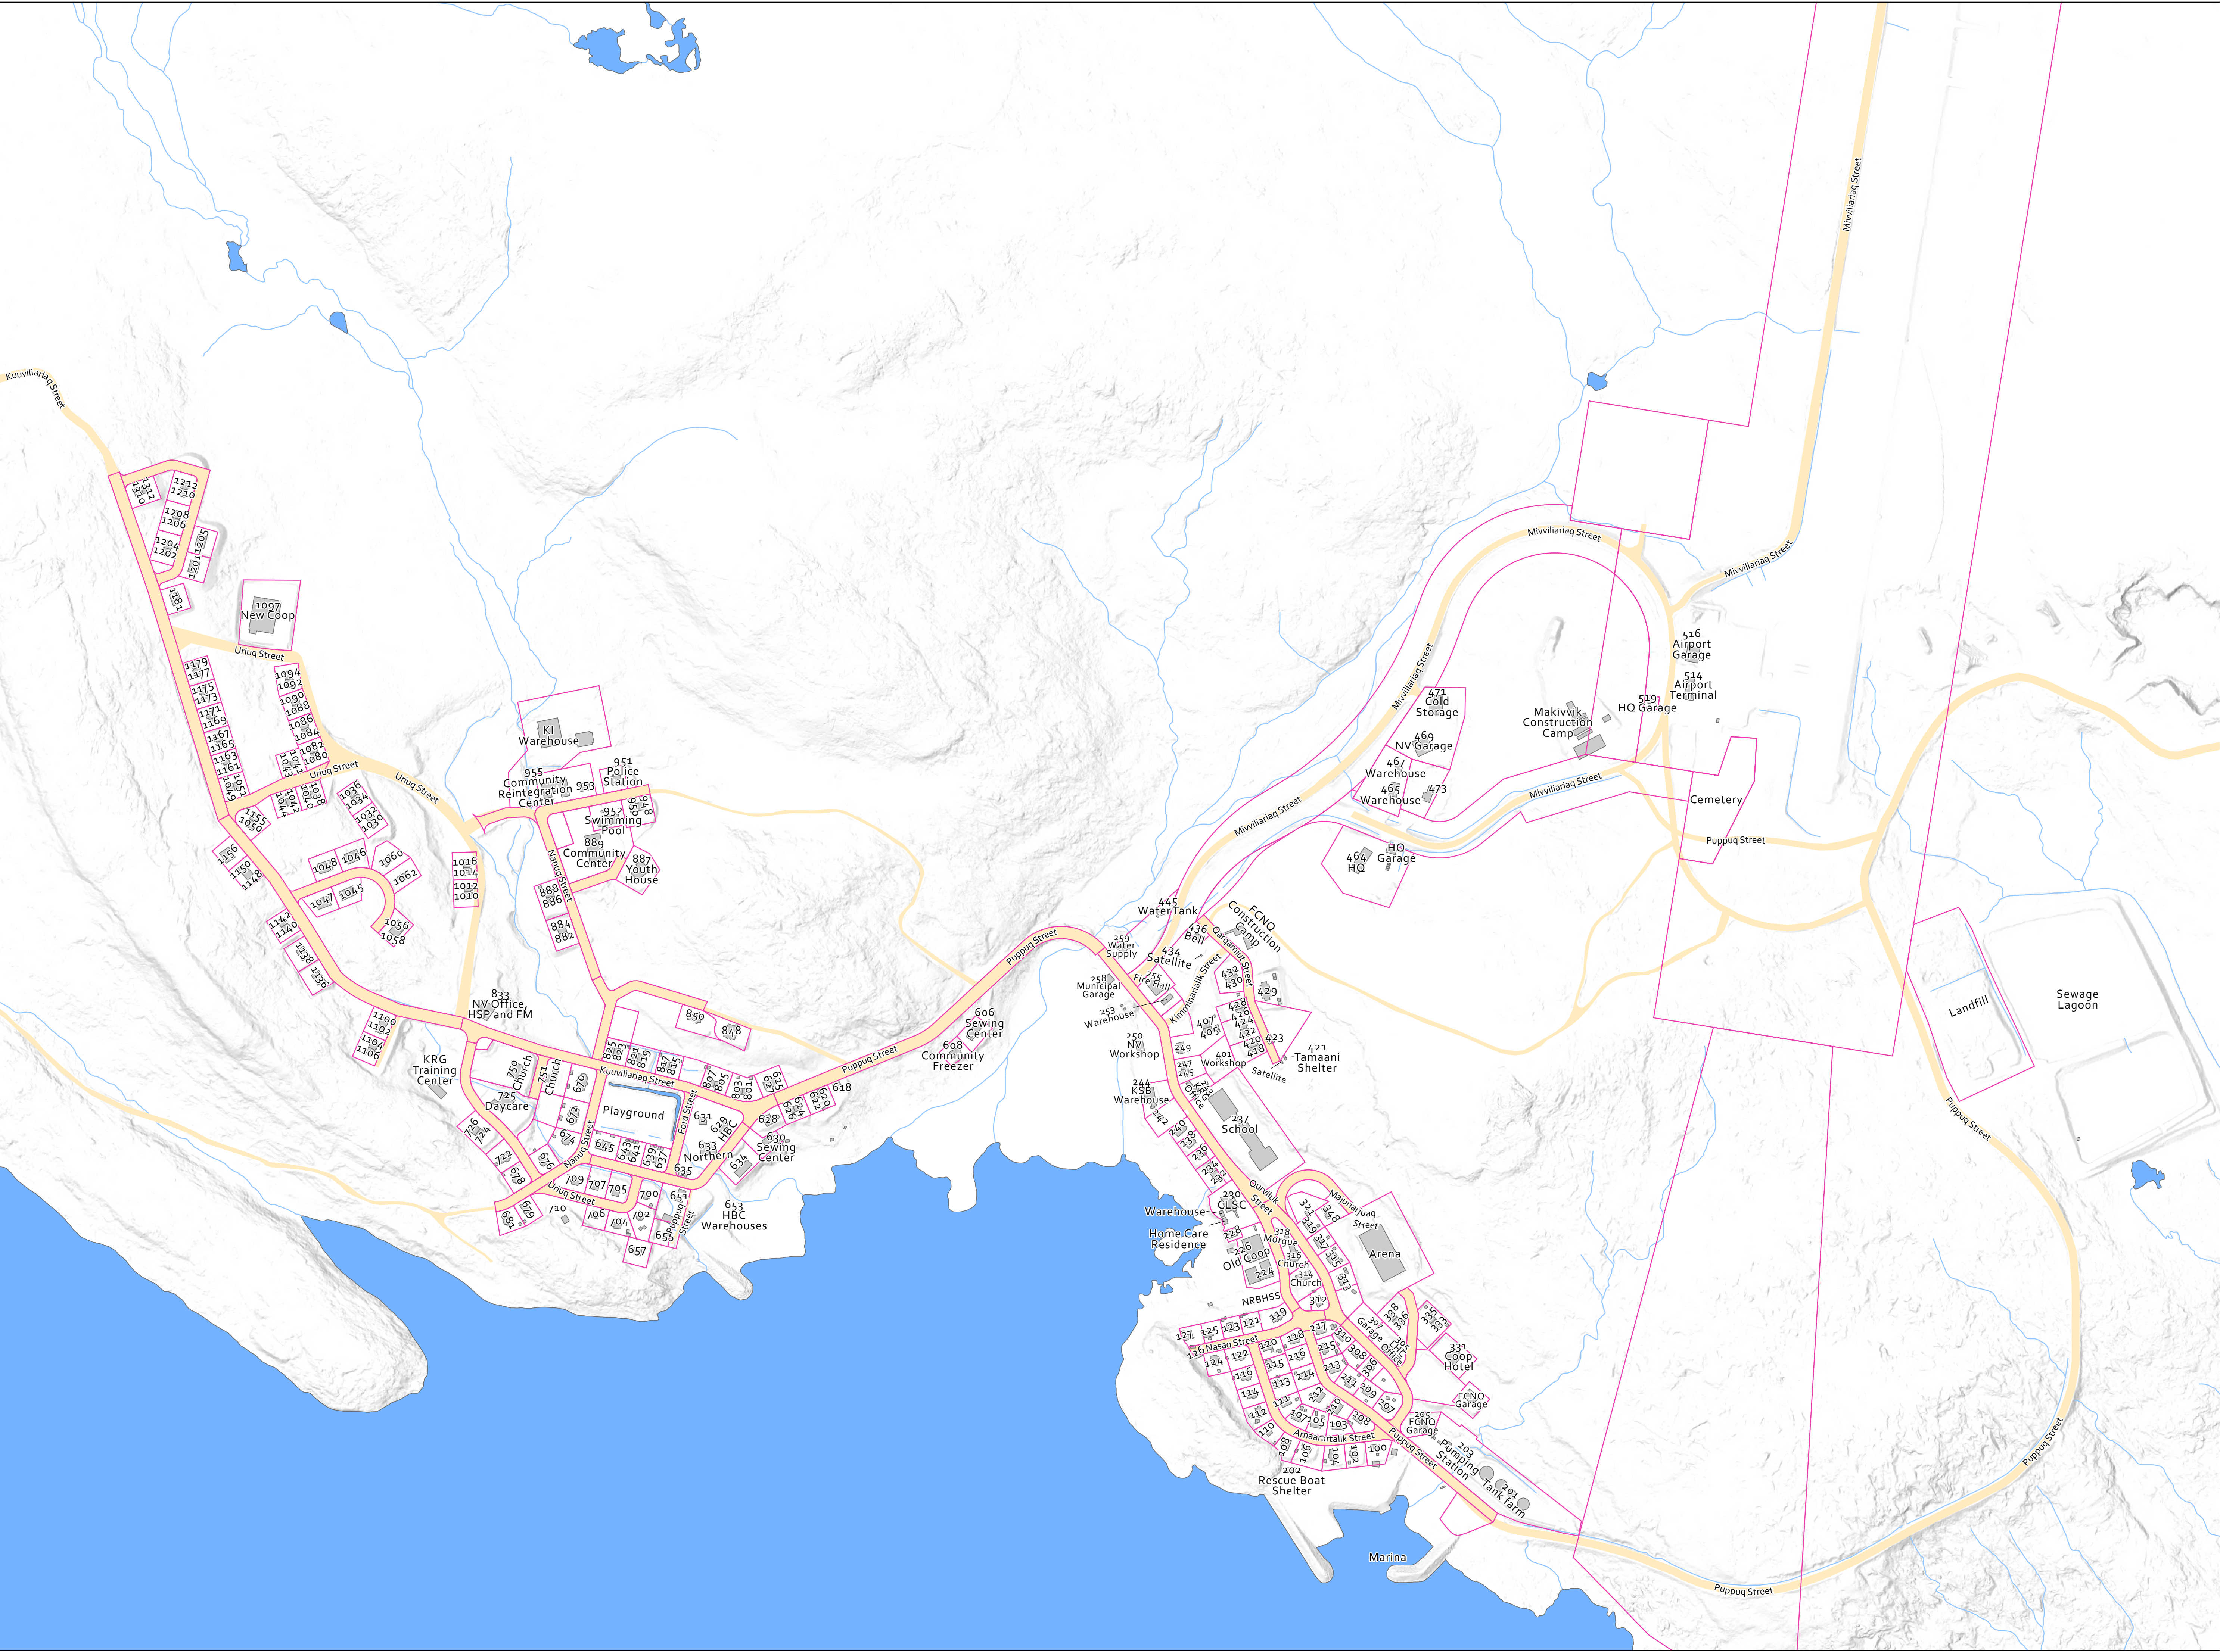

- Lot
- Building
- Road Network

Access the latest version of this map [here](#)

Plan # / Plan no	Reference / Référence
150101_1_YAS_7_001	N/A
Date	Updated / Mise à jour
3/25/2022	2026-04-29
Coordinate system / Système de coordonnées	Projection
NAD 1983 CSRS MTM 7	Transverse Mercator
Produced in collaboration with	Produced in collaboration with
Isopyrien@wig.ca	NV of Kangirsuk