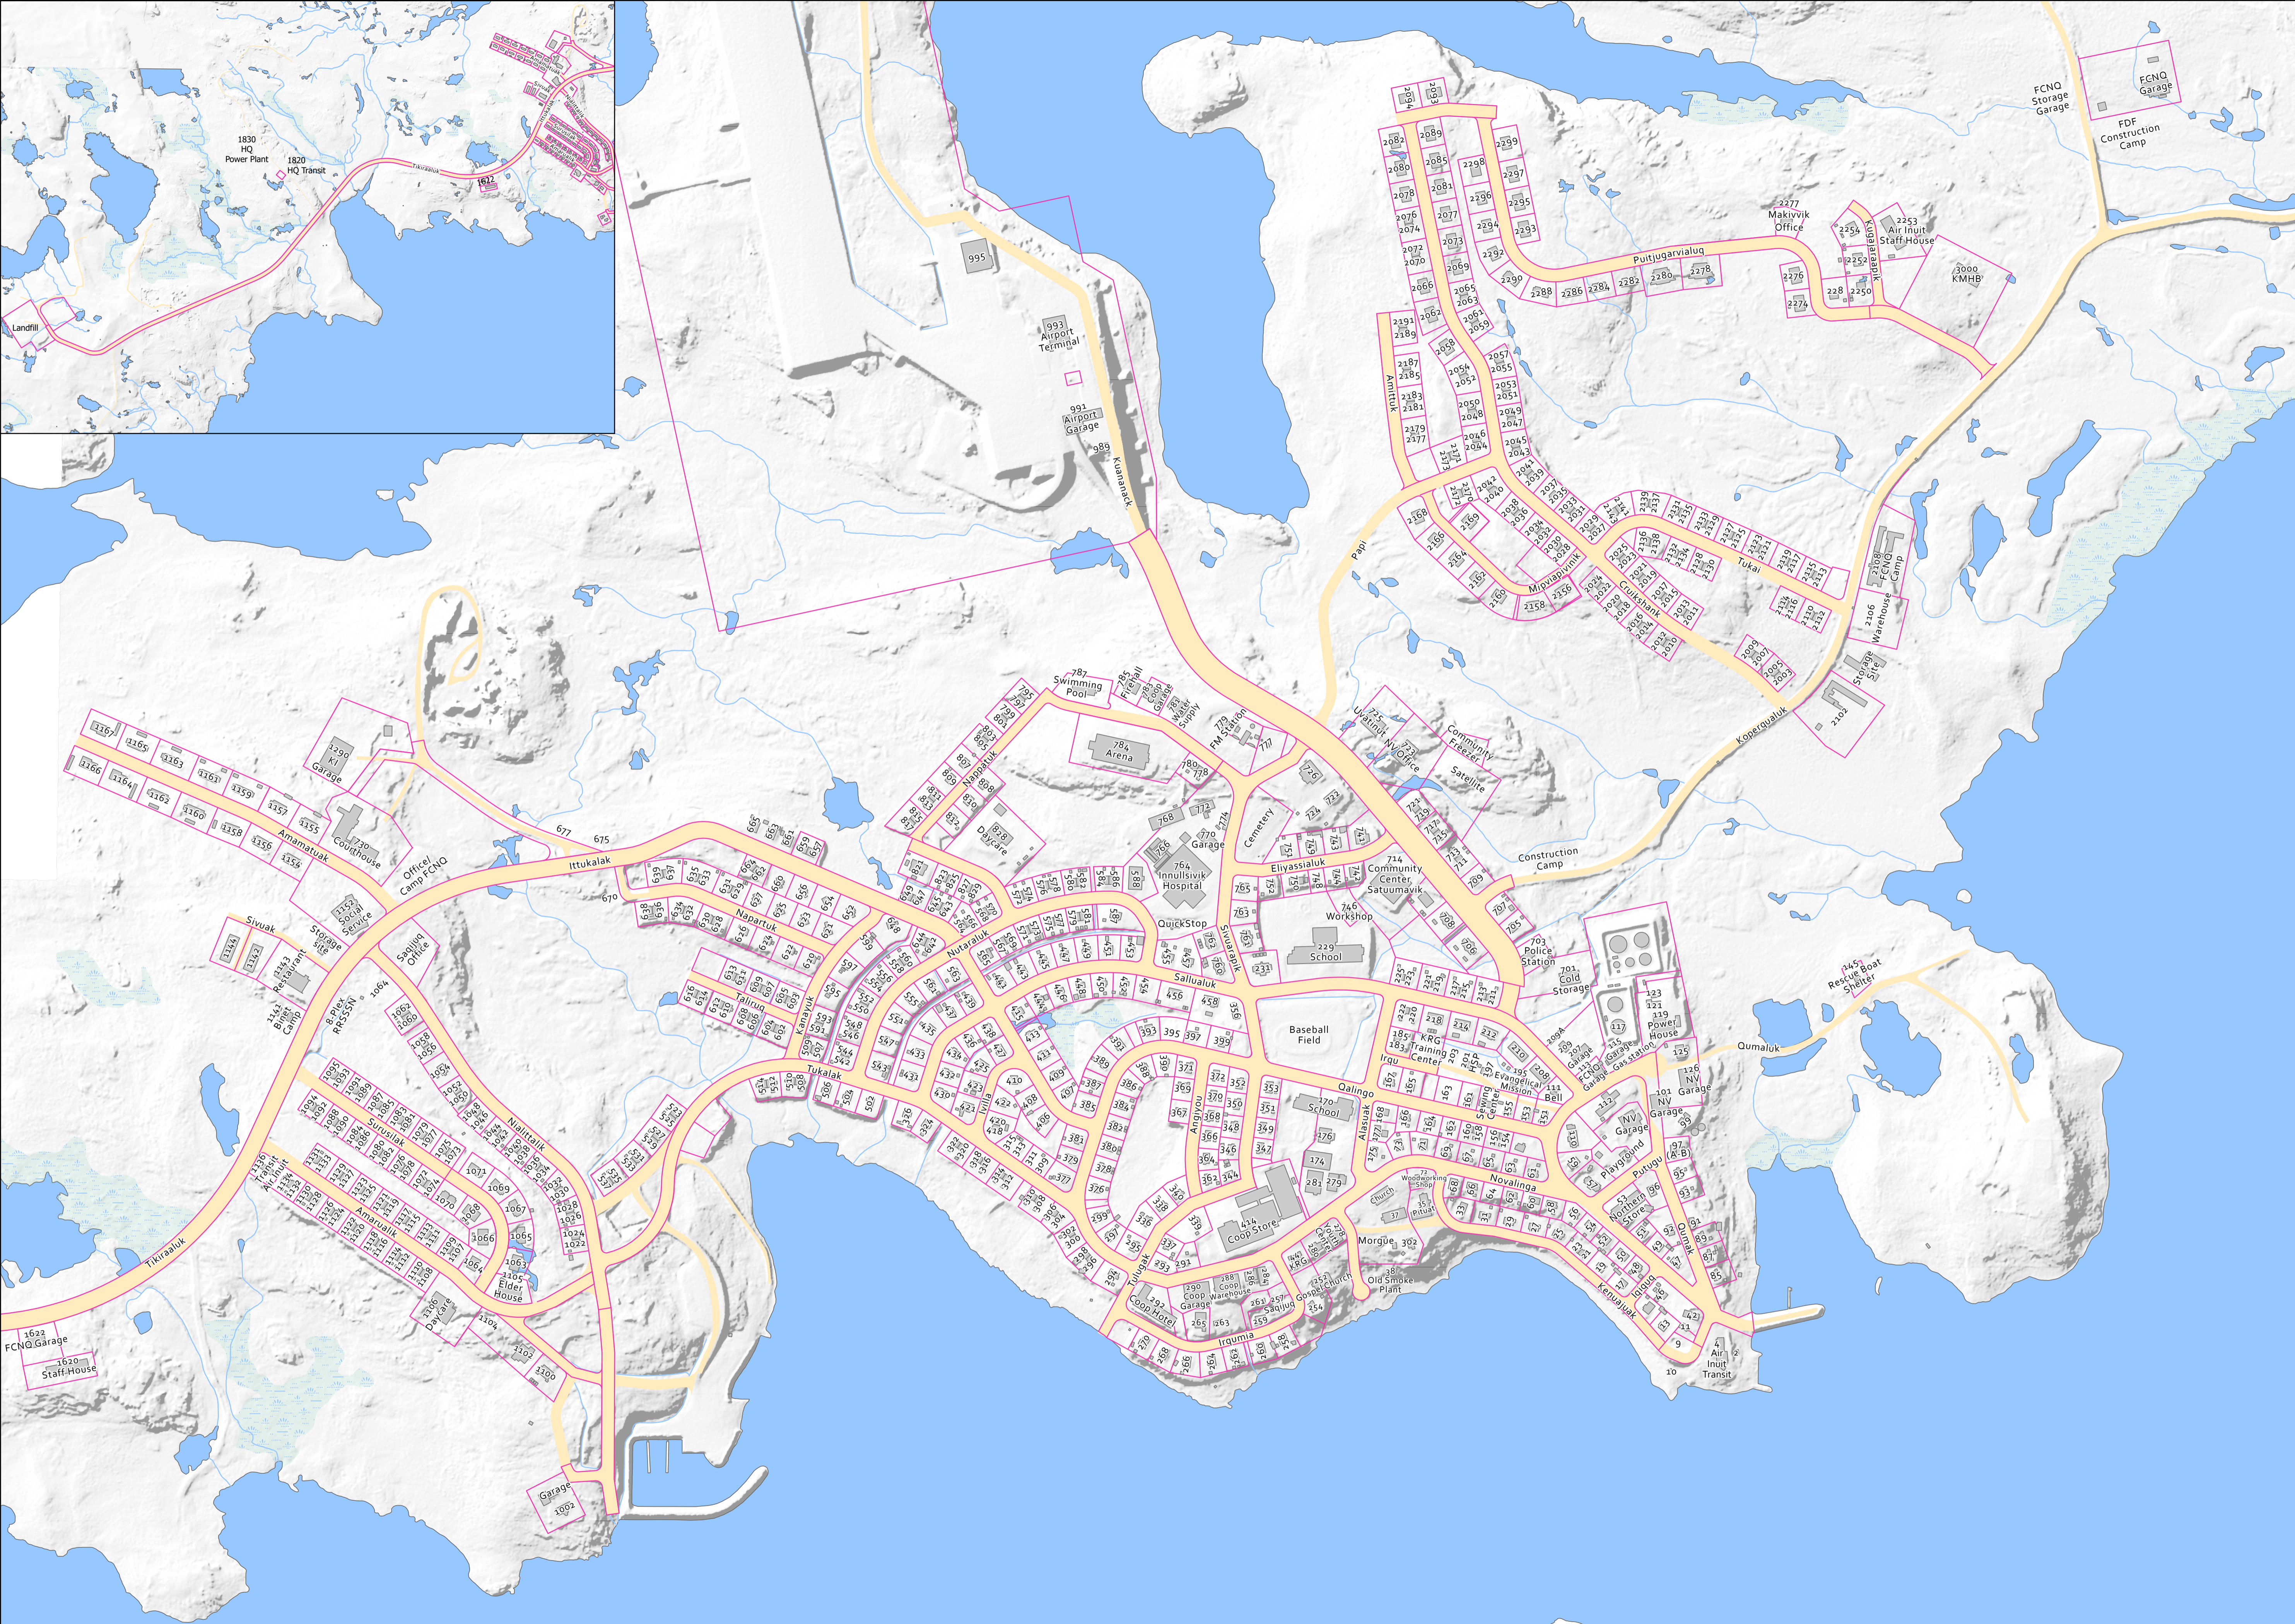

— Division
 Building
 Marshland
— Road network

SCAN ME!

Access the latest version of this map [here](#)

KATIVIK Kativik Community Development Corporation Garde des ressources renouvelables, de l'aménagement, du territoire et des ports.	
Plan # / Plan no: 150101_1_YPX_7_001	Reference
Date: 3/30/2022	Updated / Mise à jour: 2026-05-14
Coordinate system / Système de coordonnées: NAD 1983 CSRS MTM 9	Projection: Transverse Mercator
Prepared by / Préparé par: Isopyrien@krg.ca	Produced in collaboration with: NV of Puvirnituk