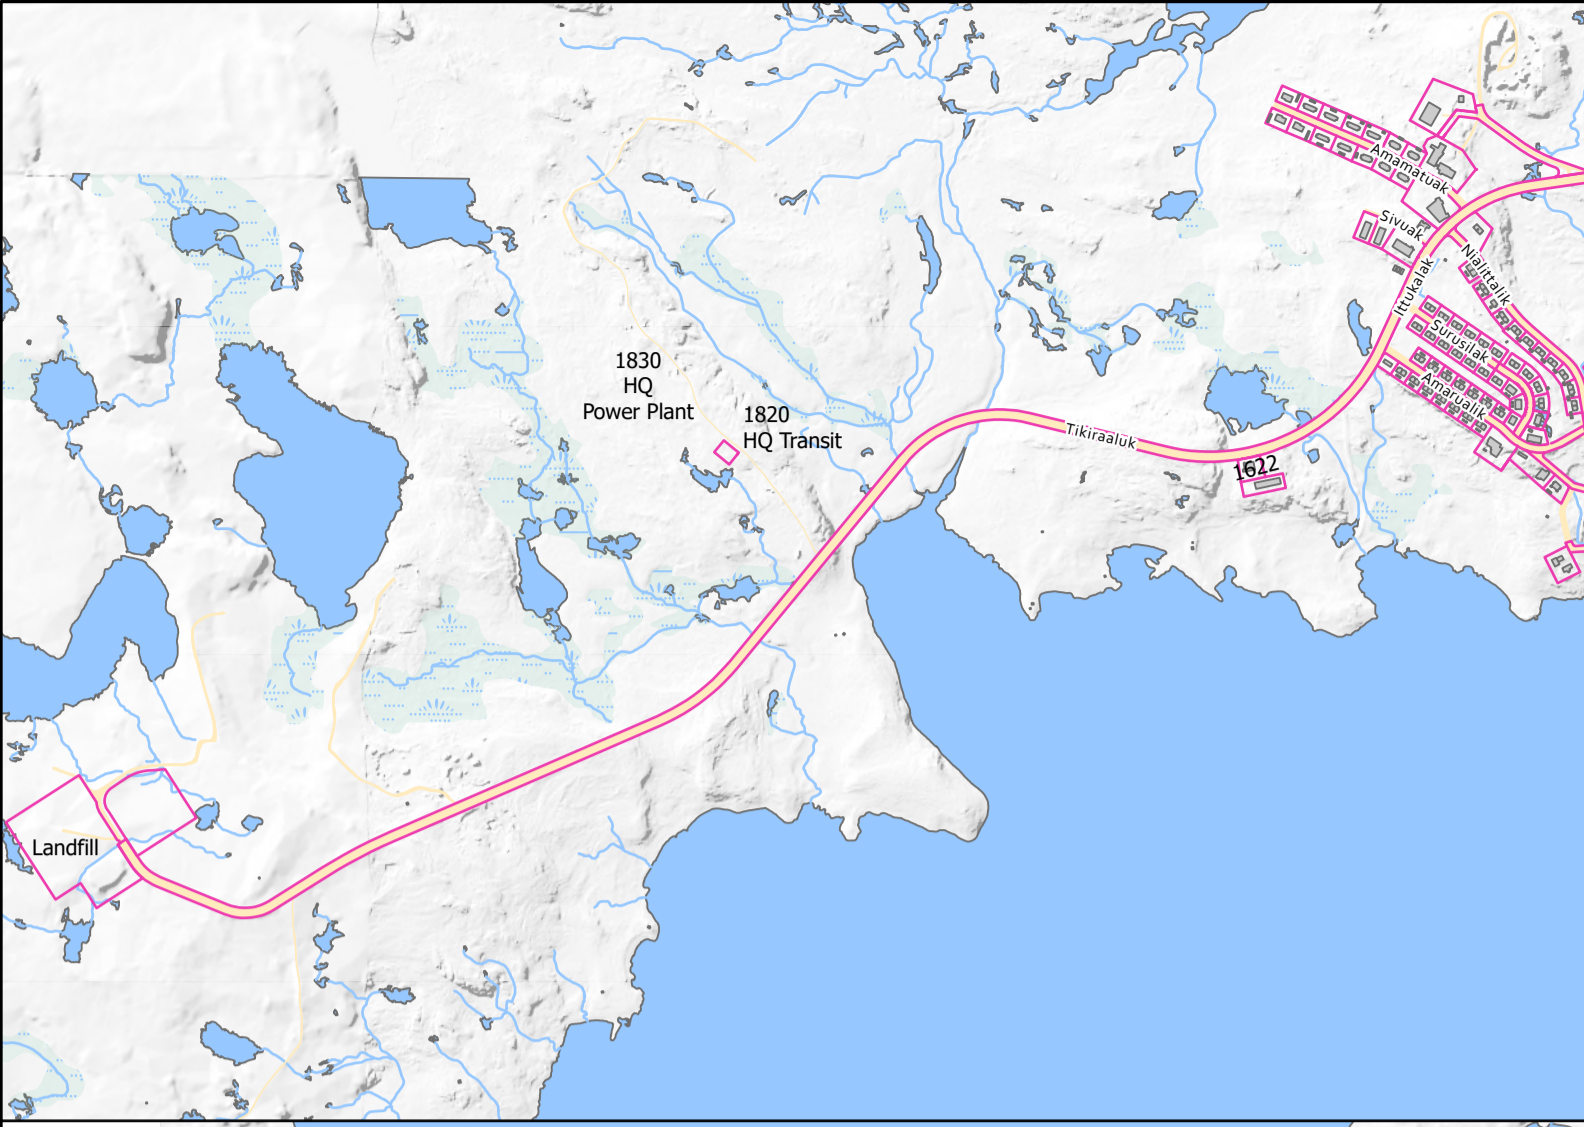

— Division
 Building
 Marshland
— Road network

SCAN ME!

Access the latest version of this map [here](#)

KATIVIK Kativik Community Development Corporation Garde des ressources renouvelables, de l'aménagement, du territoire et des ports.	
Plan # / Plan no: 150101_1_YPX_7_001	Reference
Date: 3/30/2022	Updated / Mise à jour: 2026-05-14
Coordinate system / Système de coordonnées: NAD 1983 CSRS MTM 9	Projection: Transverse Mercator
Prepared by / Préparé par: Isopyrien@krg.ca	Produced in collaboration with: NV of Puvirnituk